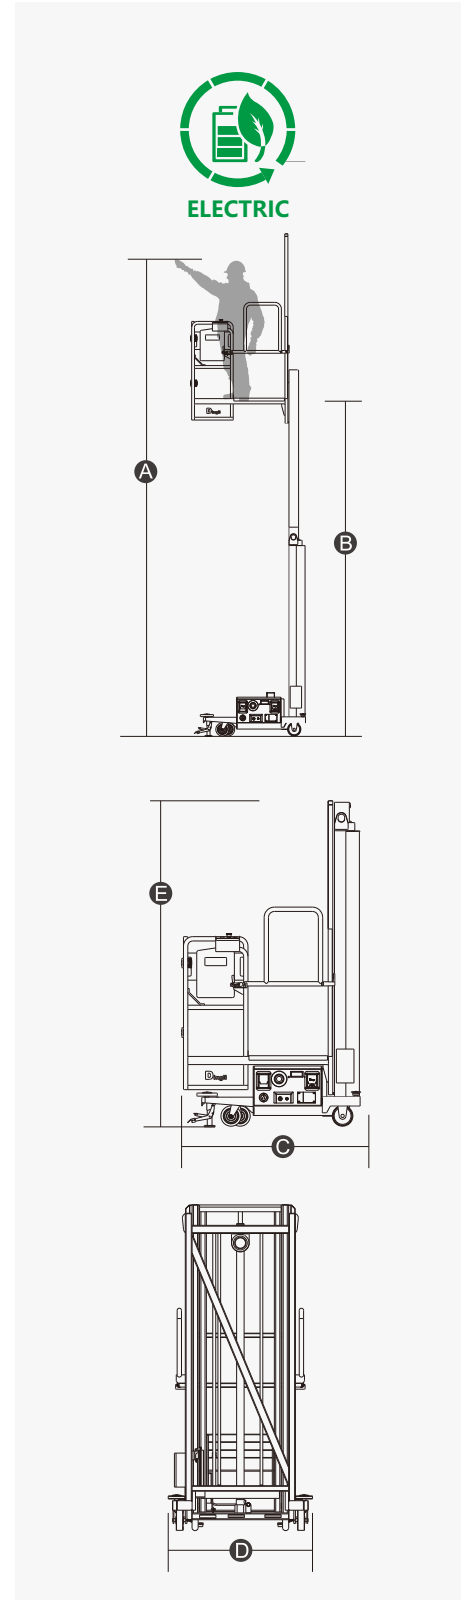

Россия +7(495)268-04-70

Казахстан +7(7172)727-132

Киргизия +996(312)96-26-47

Адрес: <https://dingli.nt-rt.ru/> || эл.почта: dgk@nt-rt.ru

SPECIFICATIONS

Size	Metric	British
Max. Working Height A	4.70m	15ft 5in
Max. Platform Height B	2.70m	8ft 10in
Overall Length C	1.38 m	4ft 6in
Overall Width D	1.06 m	3ft 6in
Overall Height E	1.89 m	6ft 2in
Platform Size(Length×Width)	0.64m×0.80m	2ft 1in×2ft 8in
Ground Clearance	0.08m	3in
Wheelbase	0.92m	3ft
Tyres(Front Wheels)	0.15m	6in
Tyres(Back Wheels)	Φ152×55mm	Φ6in×2in

Performance		
S.W.L	300kg	661lb
Max. Occupants	1	1
Up/Down Speed	22/12sec	22/12sec
Max. Working Slope	1°	1°

Weight		
Weight	460kg	1014lb

Power		
Battery	2×12V/85Ah	2×12V/85Ah
Integrated Charger	12V/30A	12V/30A
Lifting Motor	12VDC/1.6kW	12VDC/1.6kW

FEATURES

Standard Items

- Self-Locking Gates
- Emergency Descent System
- Tubing Explosion-Proof System
- Tilt Alarm
- Motion Alarm
- Hour Meter
- Charging Indicator
- Charging Protection System
- Flashing Beacon
- Dual Ground Brakes
- Lanyard Attachment Point
- Tie-Down And Lifting Points
- Platform Load Sense System
- Emergency Stop Button
- Battery Indicator
- Safety Arm
- Anti-Collision Wheels