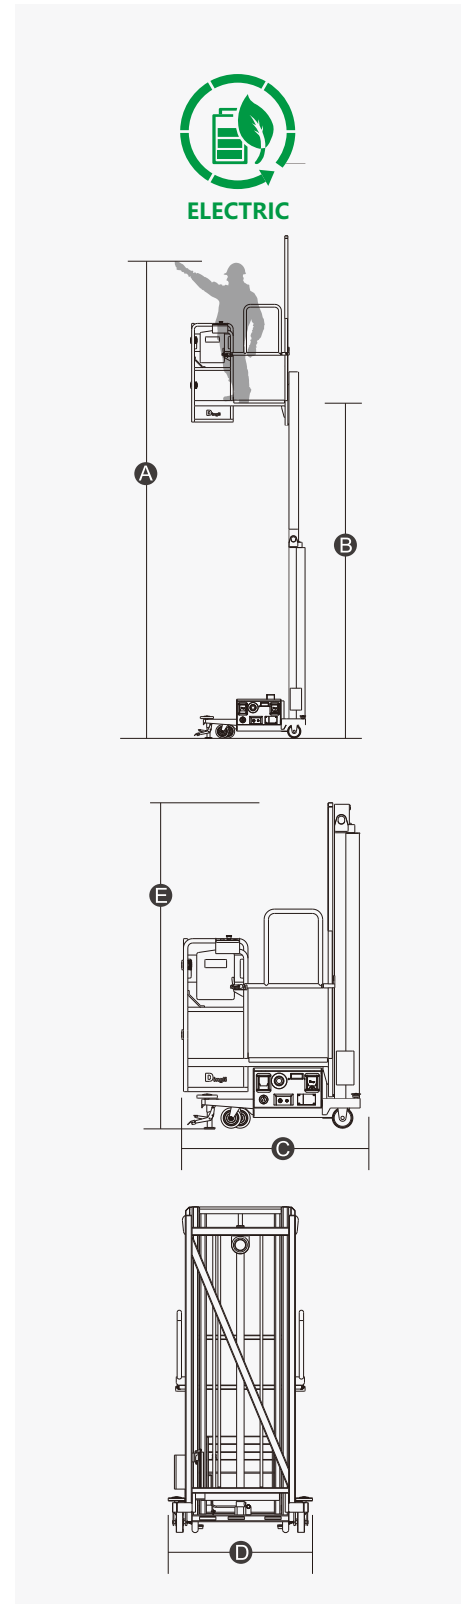

Россия +7(495)268-04-70

Казахстан +7(7172)727-132

Киргизия +996(312)96-26-47

Адрес: <https://dingli.nt-rt.ru/> || эл.почта: dgk@nt-rt.ru

SPECIFICATIONS

Size	Metric	British
Max. Working Height A	6.50m	21ft 4in
Max. Platform Height B	4.50m	14ft 9in
Overall Length C	1.42m	4ft 8in
Overall Width D	1.08m	3ft 7in
Overall Height E	2.28m	7ft 6in
Platform Size(Length×Width)	0.64m×0.80m	2ft 1in×2ft 8in
Ground Clearance	0.08m	3in
Wheelbase	0.95m	3ft
Tyres(Front Wheels)	0.15m	6in
Tyres(Back Wheels)	Φ152×55mm	Φ6in×2in

Performance		
S.W.L	300kg	661lb
Max. Occupants	1	1
Up/Down Speed	30/17sec	30/17sec
Max. Working Slope	1°	1°

Weight		
Weight	605kg	1333lb

Power		
Battery	2×12V/85Ah	2×12V/85Ah
Integrated Charger	12V/30A	12V/30A
Lifting Motor	12VDC/1.6kW	12VDC/1.6kW

FEATURES

Standard Items

- Self-Locking Gates
- Emergency Descent System
- Tubing Explosion-Proof System
- Tilt Alarm
- Motion Alarm
- Hour Meter
- Charging Indicator
- Charging Protection System
- Flashing Beacon
- Dual Ground Brakes
- Lanyard Attachment Point
- Tie-Down And Lifting Points
- Platform Load Sense System
- Emergency Stop Button
- Battery Indicator
- Safety Arm
- Anti-Collision Wheels