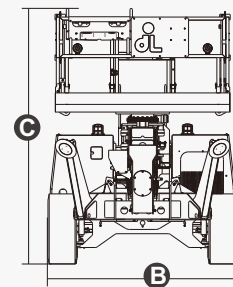

SPECIFICATIONS

Size	Metric	British
Max. Working Height	20.30m	66ft 7in
Max. Platform Height	18.30m	60ft
Max. Front Outreach(Outriggers Extension)	11.70m	38ft 5in
Max. Rear Outreach(Outriggers Extension)	4.09m	13ft 5in
Max. Platform Slide	2.19m	7ft 2in
Overall Length A	7.68m	25ft 2in
Overall Width(Stowed) B	2.46m	8ft 1in
Overall Width(Transport)	2.30m	7ft 7in
Overall Height(Rails Up) C	3.80m	12ft 6in
Overall Height(Rails Down)	2.89m	9ft 6in
Overall Height(Transport)	2.59m	8ft 6in
Platform Size(Length D×Width E)	6.70m×2.24m	22ft × 7ft 4in
Ground Clearance	0.37m	1ft 3in
Wheelbase	4.00m	13ft 1in
Turning Radius(Inside/Outside)	3.24m/4.97m	10ft 8in/16ft 4in
Tyres	385-65/22.5	385-65/22.5

Performance		
S.W.L	1350kg	2976lb
Max. Goods Loading	900kg	1984lb
Max. Occupants	4	4
Platform Swing Angle	+/-90°	+/-90°
Gradeability	40%	40%
Travel Speed(Stowed)	6.0km/h	3.73mph
Travel Speed(Raised)	0.9km/h	0.56mph
Max.Working Slope	X-3°/Y-5°	X-3°/Y-5°
Chassis Leveling	10°	10°

Weight		
Overall Weight	18000kg	39683lb

Power		
Diesel Engine	Deutz TD2.9 L4/55.4kW	Deutz TD2.9 L4/55.4kW
Hydraulic Oil Tank	216L	57gal