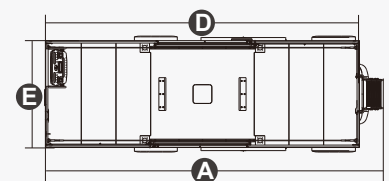

SPECIFICATIONS

Size	Metric	British
Max. Working Height	20.30m	66ft 7in
Max. Platform Height	18.30m	60ft
Max. Front Outreach(Outriggers Extension)	11.70m	38ft 5in
Max. Rear Outreach(Outriggers Extension)	4.09m	13ft 5in
Max. Platform Slide	2.19m	7ft 2in
Overall Length A	7.68m	25ft 2in
Overall Width(Stowed) B	2.46m	8ft 1in
Overall Width(Transport)	2.30m	7ft 7in
Overall Height(Rails Up) C	3.80m	12ft 6in
Overall Height(Rails Down)	2.89m	9ft 6in
Overall Height(Transport)	2.59m	8ft 6in
Platform Size(Length D×Width E)	6.70m×2.24m	22ft × 7ft 4in
Ground Clearance	0.37m	1ft 3in
Wheelbase	4.00m	13ft 1in
Turning Radius(Inside/Outside)	3.24m/4.97m	10ft 8in/16ft 4in
Tyres	385-65/22.5	385-65/22.5

Performance		
S.W.L	1350kg	2976lb
Max. Goods Loading	900kg	1984lb
Max. Occupants	4	4
Platform Swing Angle	+/-90°	+/-90°
Gradeability	40%	40%
Travel Speed(Stowed)	6.0km/h	3.73mph
Travel Speed(Raised)	0.9km/h	0.56mph
Max.Working Slope	X-3°/Y-5°	X-3°/Y-5°
Chassis Leveling	10°	10°

Weight		
Overall Weight	18000kg	39683lb

Power		
Diesel Engine	Deutz TD2.9 L4/55.4kW	Deutz TD2.9 L4/55.4kW
Hydraulic Oil Tank	216L	57gal