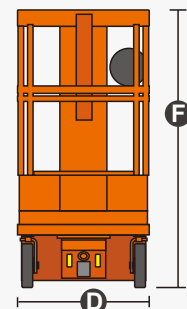

SPECIFICATIONS

Size	Metric	British
Max. Working Height A	4.99m	16ft 4in
Max. Platform Height B	2.99m	9ft 10in
Overall Length C	1.59m	5ft 3in
Overall Width D	0.75m	2ft 6in
Overall Height E	1.59m	5ft 3in
Ground Clearance	0.04m	2in
Wheelbase F	1.11m	3ft 8in
Turning Radius(Inside/Outside)	0m/1.30m	0/4ft 3in
Tyres		
- Front	Φ 254×63.50mm	Φ 254×63.50mm
- Back	Φ 305×63.50mm	Φ 305×63.50mm

Performance		
S.W.L		
- S.W.L Of Platform(For Person)	135kg	297lb
- S.W.L Of Pallet(For Goods-Up)	90kg	198lb
- S.W.L Of Pallet(For Goods-Down)	115kg	253lb
Max. Occupants	1	1
Gradeability	15%	15%
Speed		
- Forward Speed(Stowed)	4.8km/h	3.0mph
- Back Speed(Stowed)	3.2km/h	2.0mph
- Travel Speed(Raised)	1.3km/h	0.8mph
UP/Down Speed	18/18sec	18/18sec

Weight		
Weight	640kg	1410lb

Power		
Battery	24V/115Ah	24V/115Ah
Charger	24V/15A	24V/15A
Drive Motor	2×24V/0.68kW	2×24V/0.68kW
Lifting Motor	24V/1.4kW	24V/1.4kW

HYDRAULIC OIL FREE