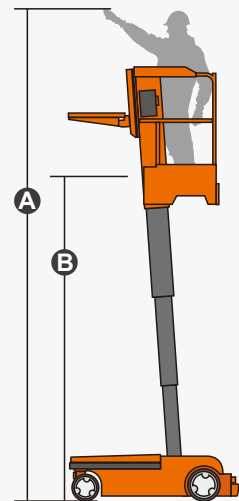

SPECIFICATIONS

Size	Metric	British
Max. Working Height A	4.99m	16ft 4in
Max. Platform Height B	2.99m	9ft 10in
Overall Length C	1.59m	5ft 3in
Overall Width D	0.75m	2ft 6in
Overall Height E	1.59m	5ft 3in
Ground Clearance	0.04m	2in
Wheelbase F	1.11m	3ft 8in
Turning Radius(Inside/Outside)	0m/1.30m	0/4ft 3in
Tyres		
- Front	Φ 254×63.50mm	Φ 254×63.50mm
- Back	Φ 305×63.50mm	Φ 305×63.50mm

Performance		
S.W.L		
- S.W.L Of Platform(For Person)	135kg	297lb
- S.W.L Of Pallet(For Goods-Up)	90kg	198lb
- S.W.L Of Pallet(For Goods-Down)	115kg	253lb
Max. Occupants	1	1
Gradeability	15%	15%
Speed		
- Forward Speed(Stowed)	4.8km/h	3.0mph
- Back Speed(Stowed)	3.2km/h	2.0mph
- Travel Speed(Raised)	1.3km/h	0.8mph
UP/Down Speed	18/18sec	18/18sec

Weight		
Weight	640kg	1410lb

Power		
Battery	24V/115Ah	24V/115Ah
Charger	24V/15A	24V/15A
Drive Motor	2×24V/0.68kW	2×24V/0.68kW
Lifting Motor	24V/1.4kW	24V/1.4kW

HYDRAULIC OIL FREE