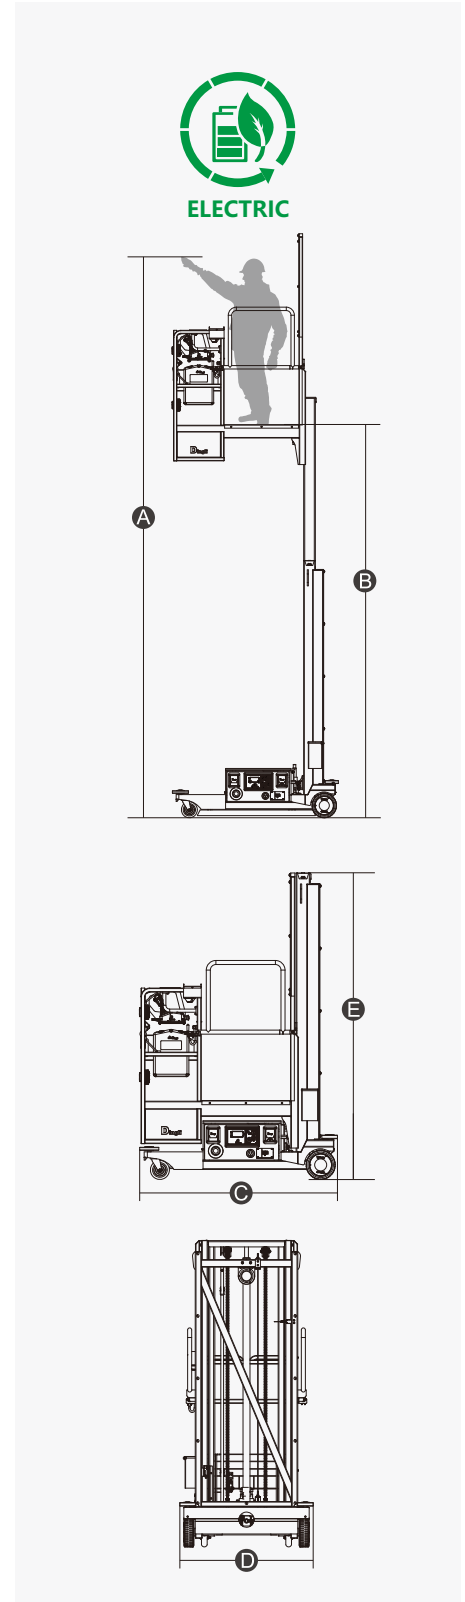

Россия +7(495)268-04-70

Казахстан +7(7172)727-132

Киргизия +996(312)96-26-47

Адрес: <https://dingli.nt-rt.ru/> || эл.почта: dgk@nt-rt.ru

SPECIFICATIONS

Size	Metric	British
Max. Working Height A	5.70m	18ft 8in
Max. Platform Height B	3.70m	12ft 2in
Overall Length C	1.56m	5ft 1in
Overall Width D	1.06m	3ft 6in
Overall Height E	2.42m	7ft 11in
Platform Size(Length×Width)	0.71m×0.80m	2ft 4in×2ft 8in
Ground Clearance	0.08m	3in
Wheelbase	1.27m	4ft 2in
Turning Radius	0	0
Tyres(Drive Motors)	Φ230×80mm	Φ9in×3in
Tyres(Front)	0.15m	6in

Performance		
S.W.L	300kg	661lb
Max. Occupants	1	1
Travel Speed(Stowed)	4.0km/h	2.5mph
Travel Speed(Raised)	0.8km/h	1.5mph
UP/Down Speed	22/19sec	22/19sec
Gradeability	25%	25%
Max. Working Slope	X-1.5°/Y-2°	X-1.5°/Y-2°

Weight		
Weight	720kg	1587lb

Power		
Battery	2×12V/105Ah	2×12V/105Ah
Charger	24V/30A	24V/30A
Drive Motor	2×24VDC/0.4kW	2×24VDC/0.4kW
Lifting Motor	24V/2.2kW	24V/2.2kW

FEATURES

Standard Items

- Proportional Joystick Controls
- Self-Locking Gates
- Drivable At Full Height
- Non-Marking Tires
- Two-Wheel Drive
- Two-Wheel Steering
- Automatic Braking System
- Emergency Descent System
- Tubing Explosion-Proof System
- Tilt Alarm
- Motion Alarm
- Horn
- Hour Meter
- Charging Indicator
- Charging Protection System
- Flashing Beacon
- Drive Enable
- Lanyard Attachment Point
- Tie-Down And Lifting Points
- Platform Load Sense System
- Emergency Stop Button
- Battery Indicator
- Safety Arm
- Anti-Collision Wheels